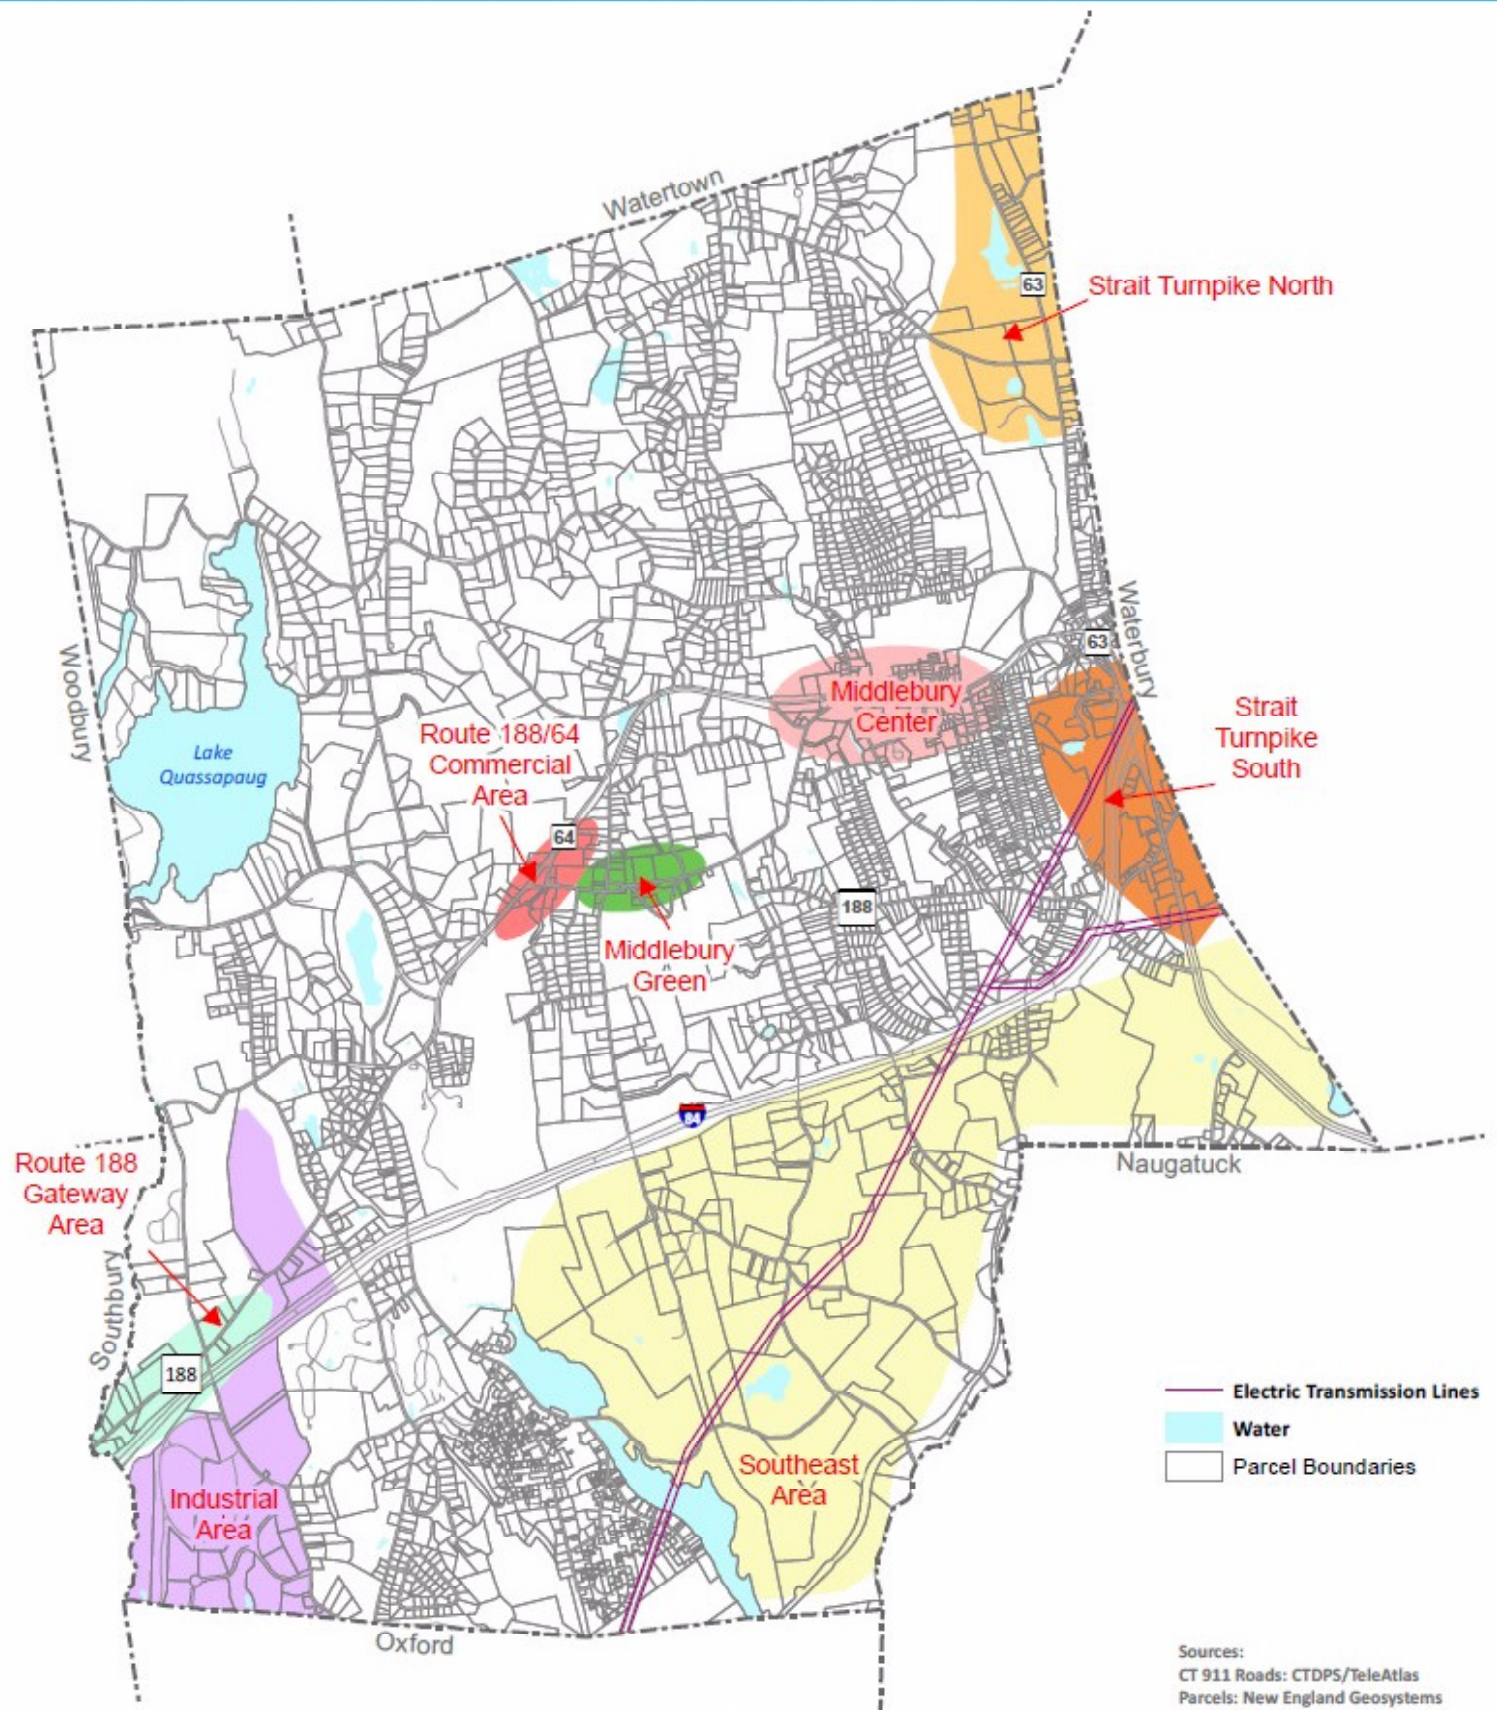

# Middlebury Special Land Use Planning Areas

- Electric Transmission Lines
- Water
- Parcel Boundaries

Sources:  
CT 911 Roads: CTDPS/TeleAtlas  
Parcels: New England Geosystems

For planning purposes only.  
Delineations may not be exact.